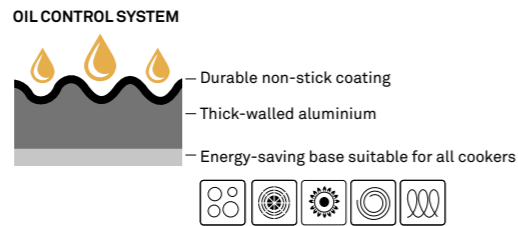

Stella Nova range

Crispy & soft frying couldn't be easier

The Stella Nova range is noticeably different and winning many fans, thanks to its unique **OIL CONTROL SYSTEM**.

The frying 'topography' created by a special production process features an undulating surface that truly makes the range something out of the ordinary. Stella Nova boasts a unique oil and grease duct system.

The **OIL CONTROL SYSTEM** ensures that the oil or grease is distributed evenly over the base and does not run off towards the edge. Your food virtually "floats", on top of the oil, almost without touching it.

This means that you can significantly reduce the amount of oil and grease you use without running the risk that your food will stick or burn on.

Stella Nova has been manufactured to the most exacting quality standards. The saucepans and frying pans are made of **thick-walled aluminium** and guarantee the very best thermal conductivity.

Their extremely scratch-resistant and durable **non-stick coating** is exceptionally convenient, when cooking and frying, as well as when cleaning.

The sealed stainless steel **energy-saving base** guarantees a short heating-up time and outstanding heat distribution. Stella Nova can be used on all types of cooker, even on induction hobs.