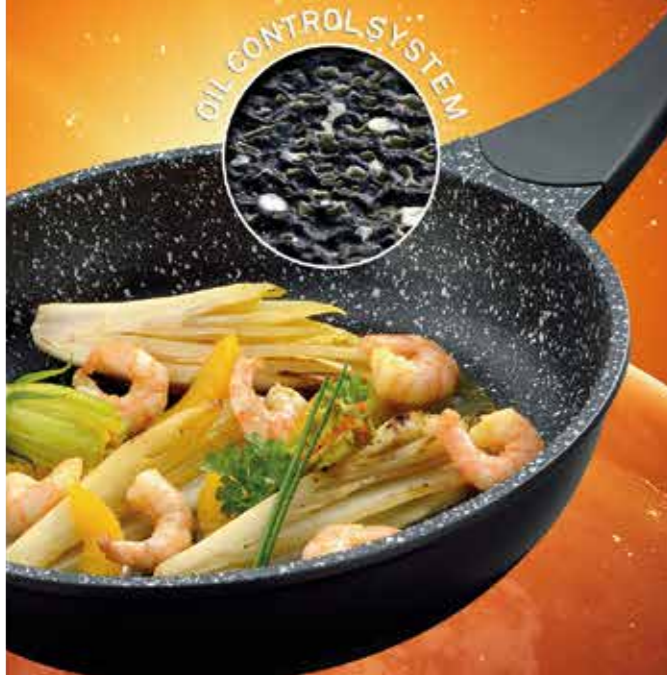

kela⁺

CRISPY & SOFT

Succeed in producing delicious dishes quickly and reliably with Stella Nova. The innovative cast-aluminium saucepan range wins out through its form, quality and function.

The outstanding qualities of Stella Nova let you produce crispy or soft fried food.

Kela offers a

5 year guarantee.

Frying pan 24 cm Ø
12216

Frying pan 20 cm Ø
12215

Frying pan 28 cm Ø
12217

Casserole pot 24 cm Ø, 3.5 l
12219

Casserole pot 20 cm Ø, 2.2 l
12218

Griddle plate 29 x 23 cm
12220

Stella Nova

kela+

Spürbar anders!

- + Kross & soft braten
- + Gleichmäßige Ölverteilung durch OIL CONTROL SYSTEM
- + Robuste Antihafbeschichtung
- + Energiesparboden
- + Ergonomisches Design

OIL CONTROL SYSTEM