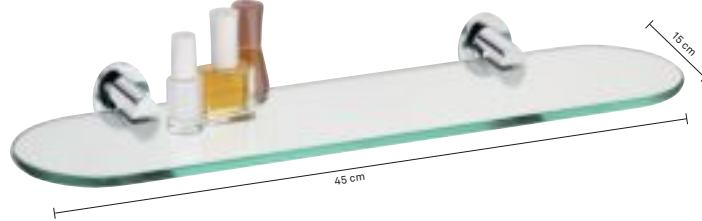

Ablage
Board · Etagère
1 - 6

20273 4025457202735

Sicherheitsglas
Safety glass · Verre de sécurité