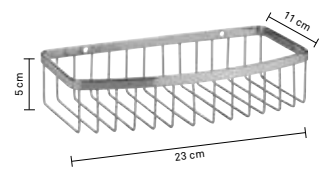

Ablagekorb
Basket · Panier

1 - 12 **18917** 4025457189173