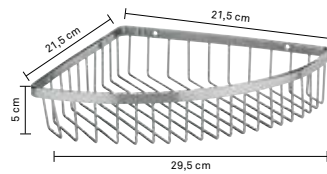

Eckablagekorb
Corner basket · Panier d'angle

1 - 12 **18922** 4025457189227